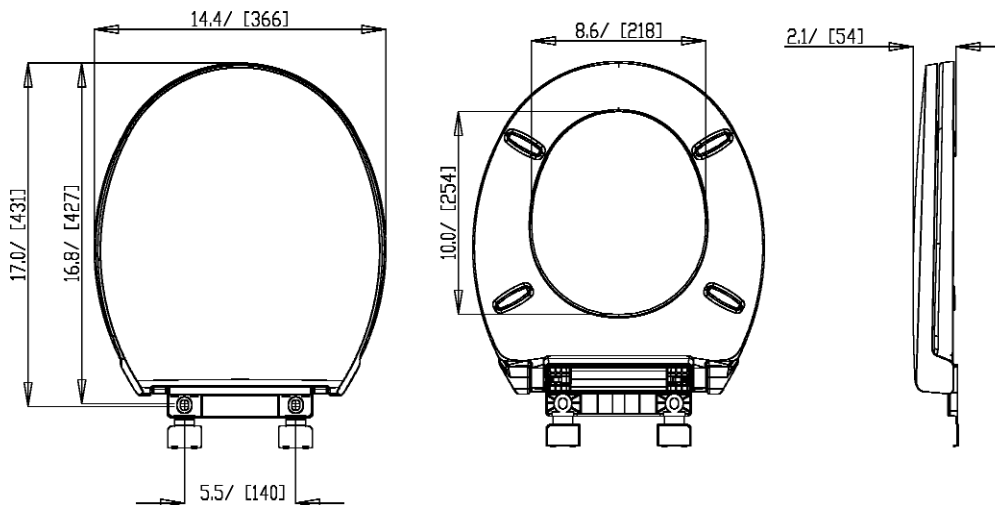

centoco.com

Centoco Customer Service: Canada 519-948-2300 • U.S. 1-800-265-3666

CENT W7 - 04 - 09