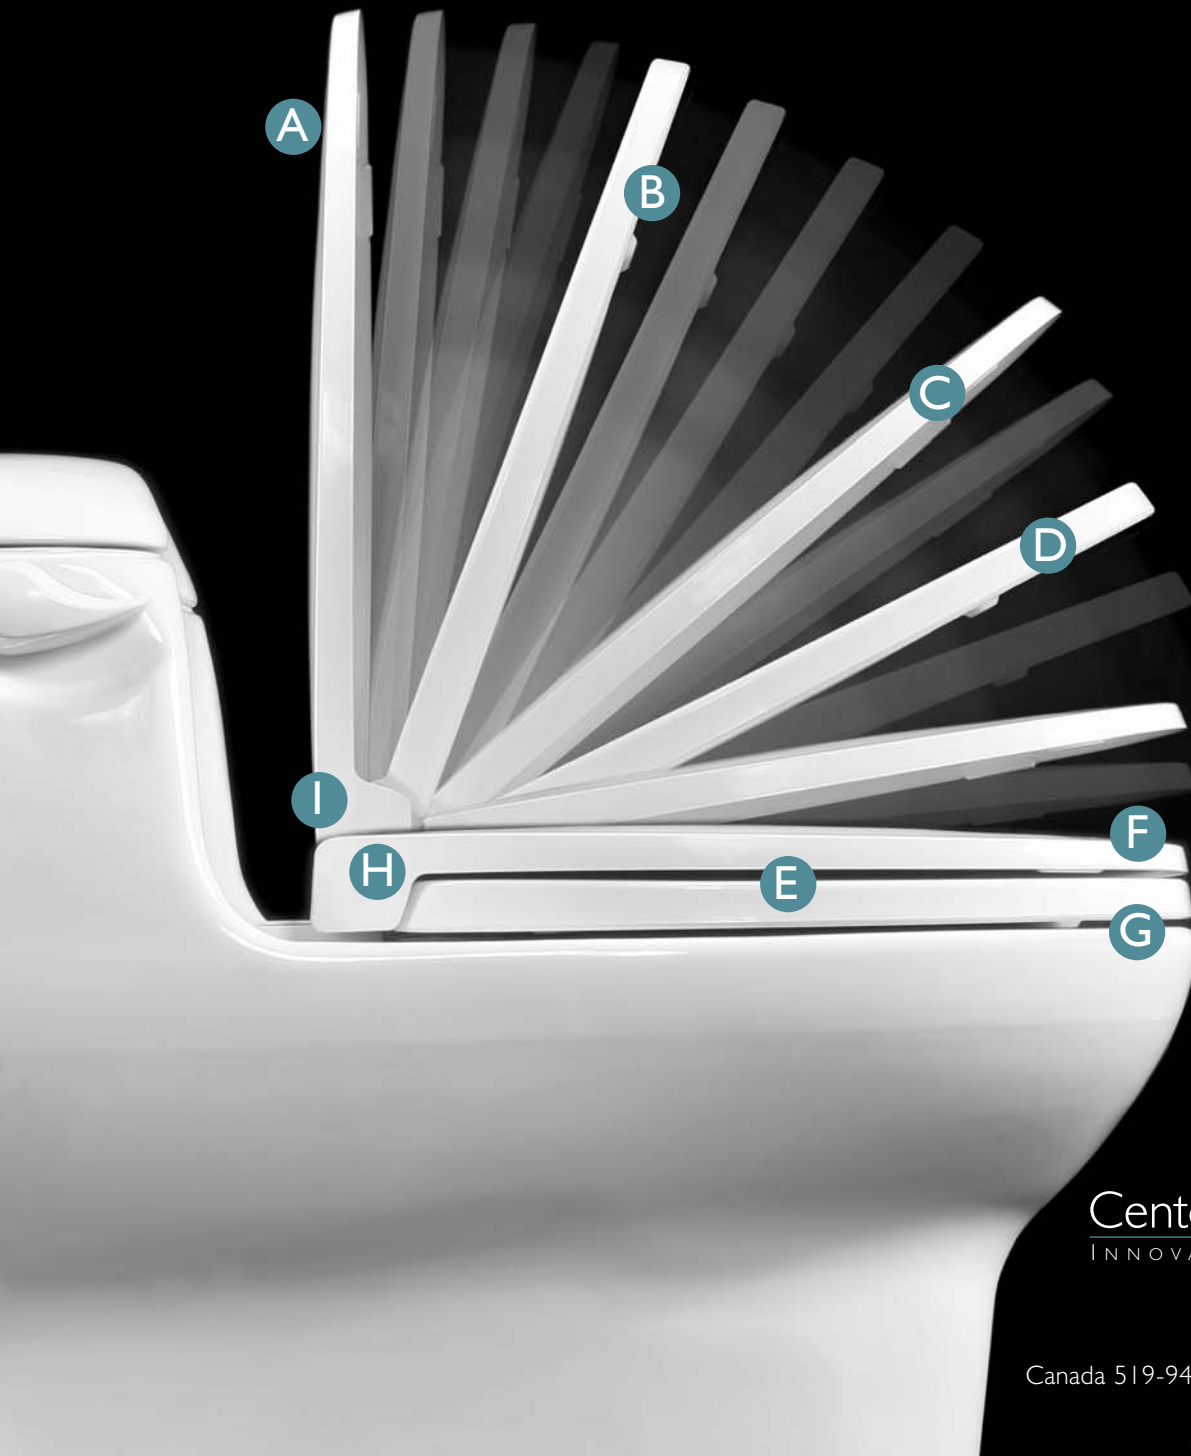

Our new **SafetyClose** seat has everyone's best interests in mind

Centoco is pleased to introduce their new high-quality SafetyClose seat featuring innovative, slow-release hinges developed especially with family safety and comfort in mind.

SafetyClose eliminates annoying and unexpected slamming, increases hygienic control and complements the decor of today's style-conscious consumers.

Designed and manufactured by Centoco, a leader in innovation and quality. Ask your Centoco sales representative for more product information.

- A** Touch-release action lowers cover and ring independently for slow, quiet, safe close
- B** Hands-free closing allows for maximum hygiene control
- C** Scratch resistant High-gloss finish
- D** Comfortable, ergonomic contour fit
- E** Four decorative colors to choose from
- F** SafetyClose hinge eliminates slamming, prevents child or pet injury
- G** Resistant to chemicals and cleaning agents
- H** Heavy-duty hinge
- I** Top mounted for easy installation