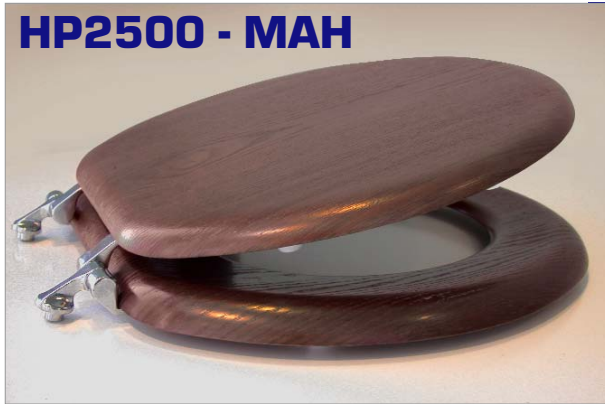

# LUXURY Laminate Wood (Round)

**HP2500 - MAH**

## FEATURES

- Luxury laminate wood seat for round bowl
- Moisture resistant
- Fits standard North American bowls
- Concealed pillar chrome hinges

Hang-pack

Color	Code #	HP2500
Mahogany	MAH	● □

Canada ● U.S. □