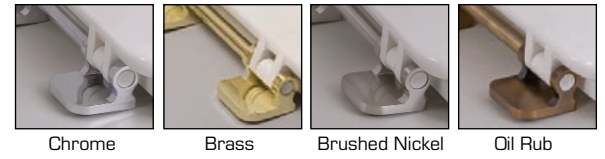

LUXURY

Molded Wood Seat (Elongated)

Chrome

Brass

Brushed Nickel

Oil Rub

FEATURES

- Luxury molded wood seat for round bowl
- Thick polypropylene shell-over-wood core
- Top mount for easy installation
- Impact-absorbing hinges
- Integrally-molded, permanent and sanitary, color-keyed bumpers won't fall off
- Corrosion-free hardware
- Withstands cleansers, strong chemicals
- Won't crack, chip or peel like standard wood-composition seats
- Designed for easy cleaning of those hard-to-reach areas on your toilet bowl and seat
- Manufactured using Centoco's patented process

Metal Hinge Features:

- Metal hinges and cross bar made of aluminum with protective finish

Hang-pack with P.O.S. label

Color	Code #	HP900
White	001	● □

Hinge Color	Code #	HP900
Plastic White Hinge		● □
Chrome Hinge	CH	● □
Brass Hinge	BR	● □
Brushed Nickel Hinge	BN	● □
Oil Rub Finish Hinge	OR	● □